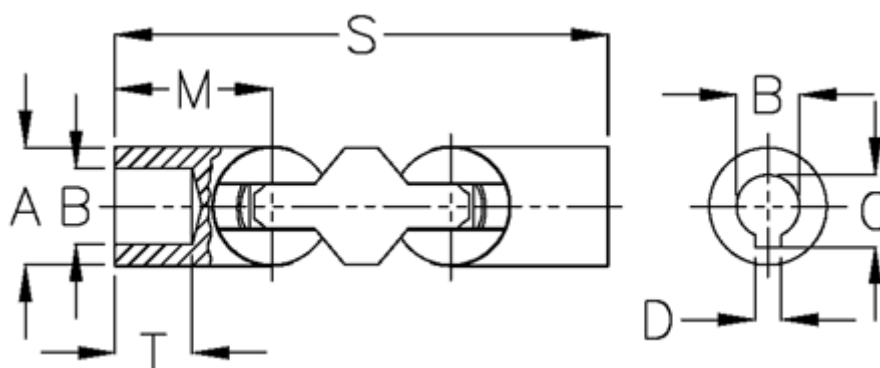

Article number: 07896303

Description: Ball joint, double 0.896.303
0.896.303

Measures

A	= 100
B H7	= 70
C	= 74.9
D	= 20
M	= 145.0
s	= 404
T	= 80